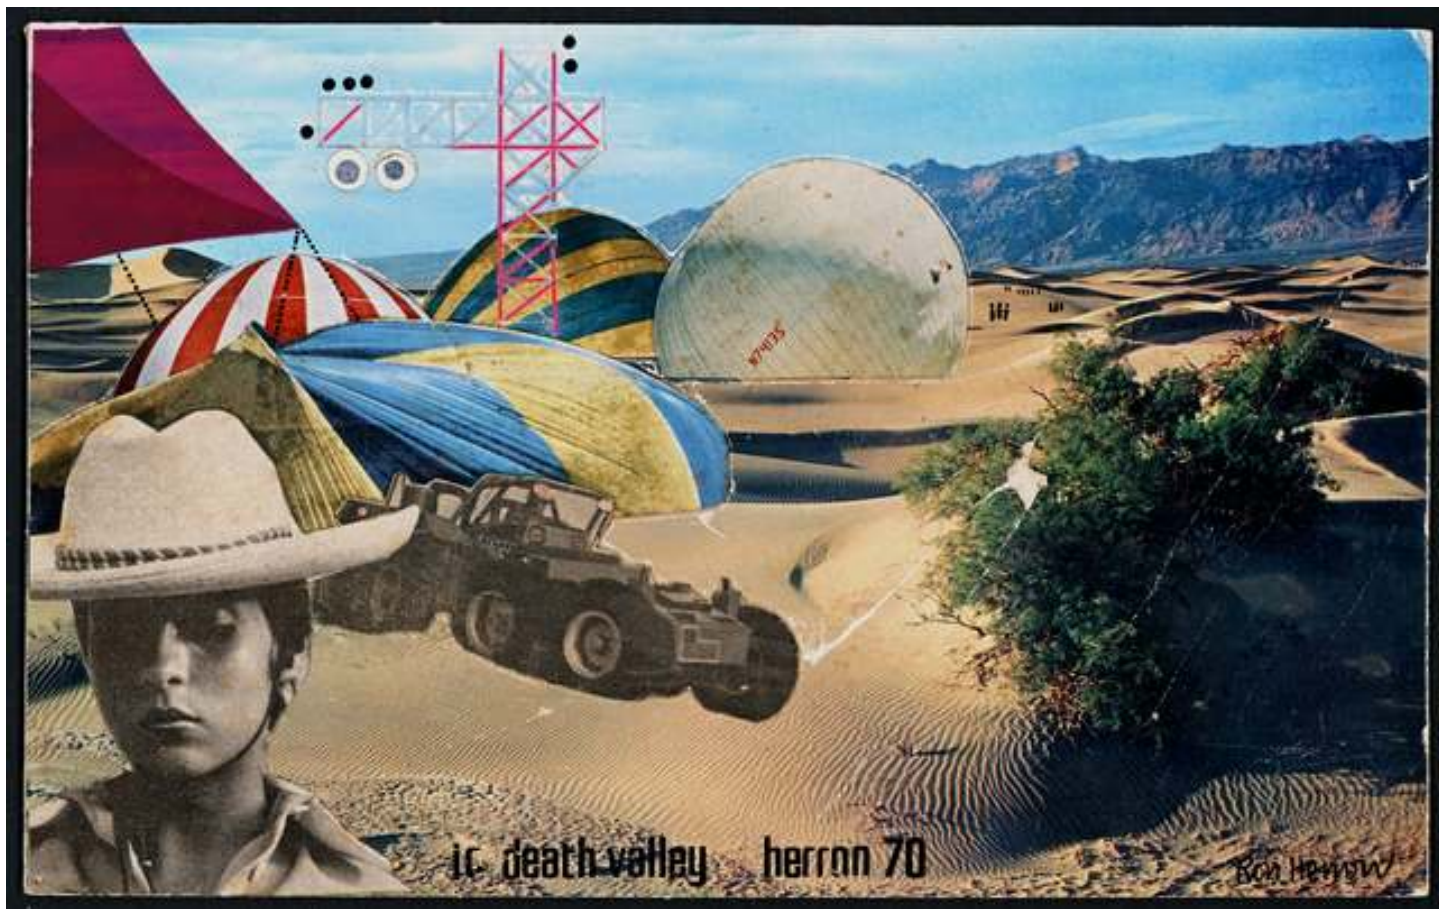

*Routhern 69'*

# INSTANT CITY

TYPICAL CONFIGURATION — SANTA MONICA & SAN DIEGO FREEWAY INTERSECTION L.A.  
 RON HERRON ARCHIGRAM GROUP JANUARY 1969 LOS ANGELES

ic death valley herron 70

*Ron Herron*

# INSTANT CITY

SANTA MONICA & SAN DIEGO FREEWAY INTERSECTION L.A.  
'RON HERRON ARCHIGRAM GROUP JANUARY 1969 LOS ANGELES

RON HERRON april 1969  
los angeles ITS IN THE MIND

# INSTANT CITY

TYPICAL CONFIGURATION — SANTA MONICA & SAN DIEGO FREEWAY INTERSECTION L.A.

RON HERRON ARCHIGRAM GROUP JANUARY 1969 LOS ANGELES

manhattan <sup>48</sup> IID *cheerp* ③  
workshop

IID *cheerup* ②  
manhattan 50 workshop